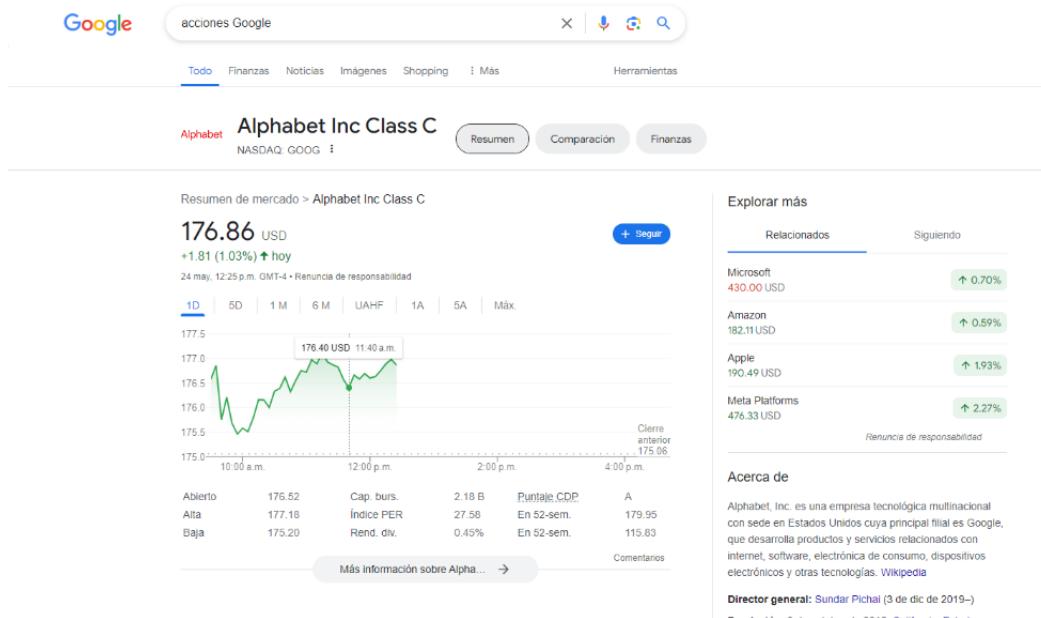

Para: seguimiento de cotizaciones en la bolsa de valores

Escriba: acciones y nombre de la empresa.

Siga el movimiento de las acciones en la bolsa de valores con gráficos históricos de hasta 5 años. Introduzca las acciones de Google o GOOG (el código de empresa en la bolsa) para obtener los datos instantáneamente.